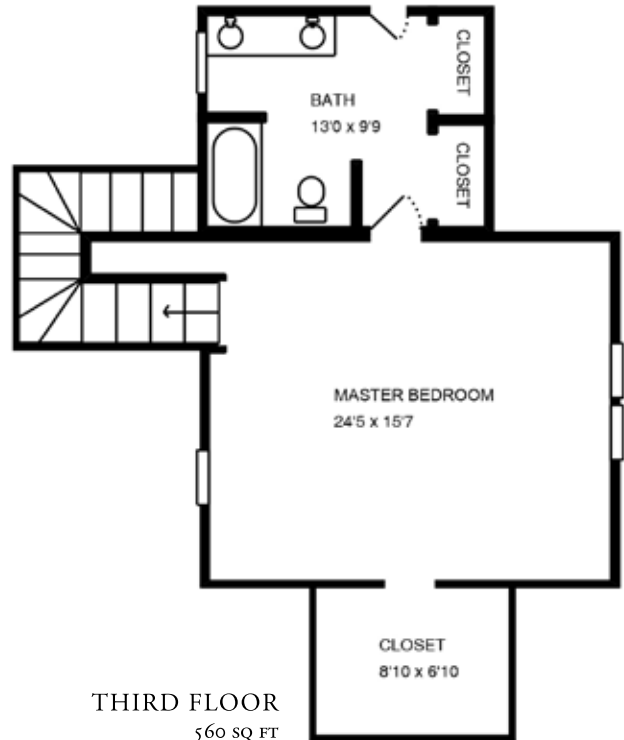

# 45 ALLSTON WAY

SAN FRANCISCO, CA 94127

SECOND FLOOR  
1,299 SQ FT

THIRD FLOOR  
560 SQ FT

FIRST FLOOR  
294 SQ FT

Rendering by Home Depot.  
All measurements are approximate. While deemed reliable, no information on these floor plans should be relied upon without independent verification.