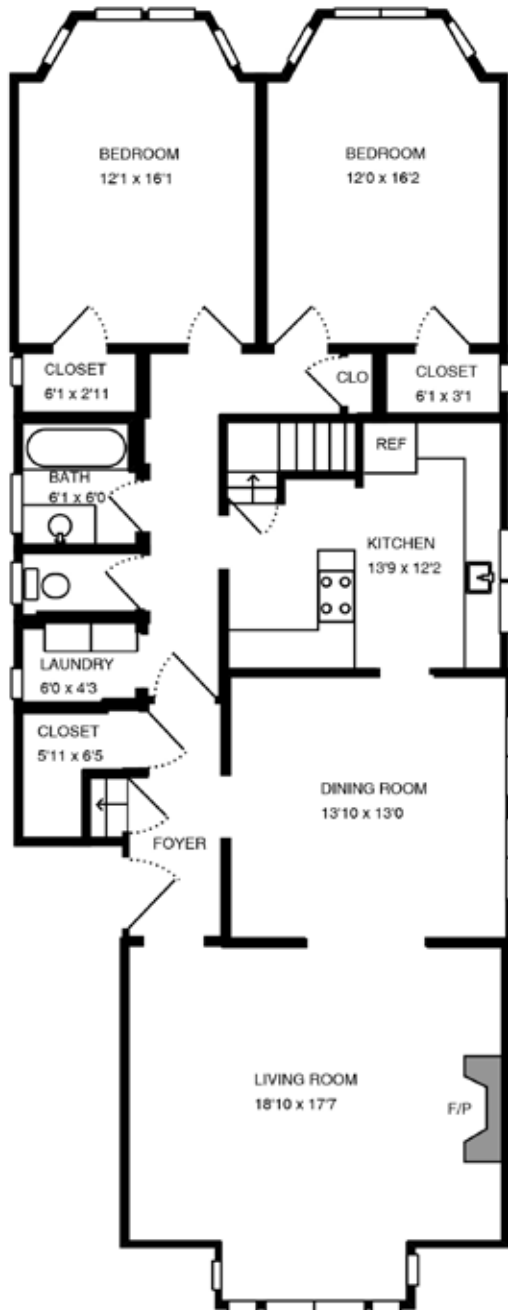

# 45 ALLSTON WAY

SAN FRANCISCO, CA 94127

SECOND FLOOR  
1,299 SQ FT

THIRD FLOOR  
560 SQ FT

FIRST FLOOR  
294 SQ FT

Rendering by Home Depot.  
All measurements are approximate. While deemed reliable, no information on these floor plans should be relied upon without independent verification.