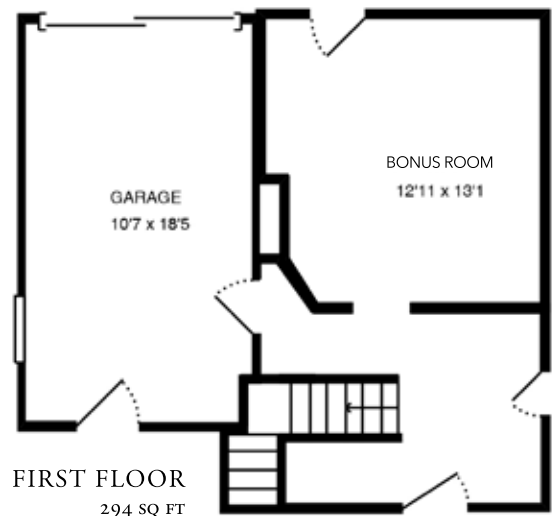

# 45 ALLSTON WAY

SAN FRANCISCO, CA 94127

SECOND FLOOR  
1,299 SQ FT

THIRD FLOOR  
560 SQ FT

FIRST FLOOR  
294 SQ FT

Rendering by Home Depot.  
All measurements are approximate. While deemed reliable, no information on these floor plans should be relied upon without independent verification.